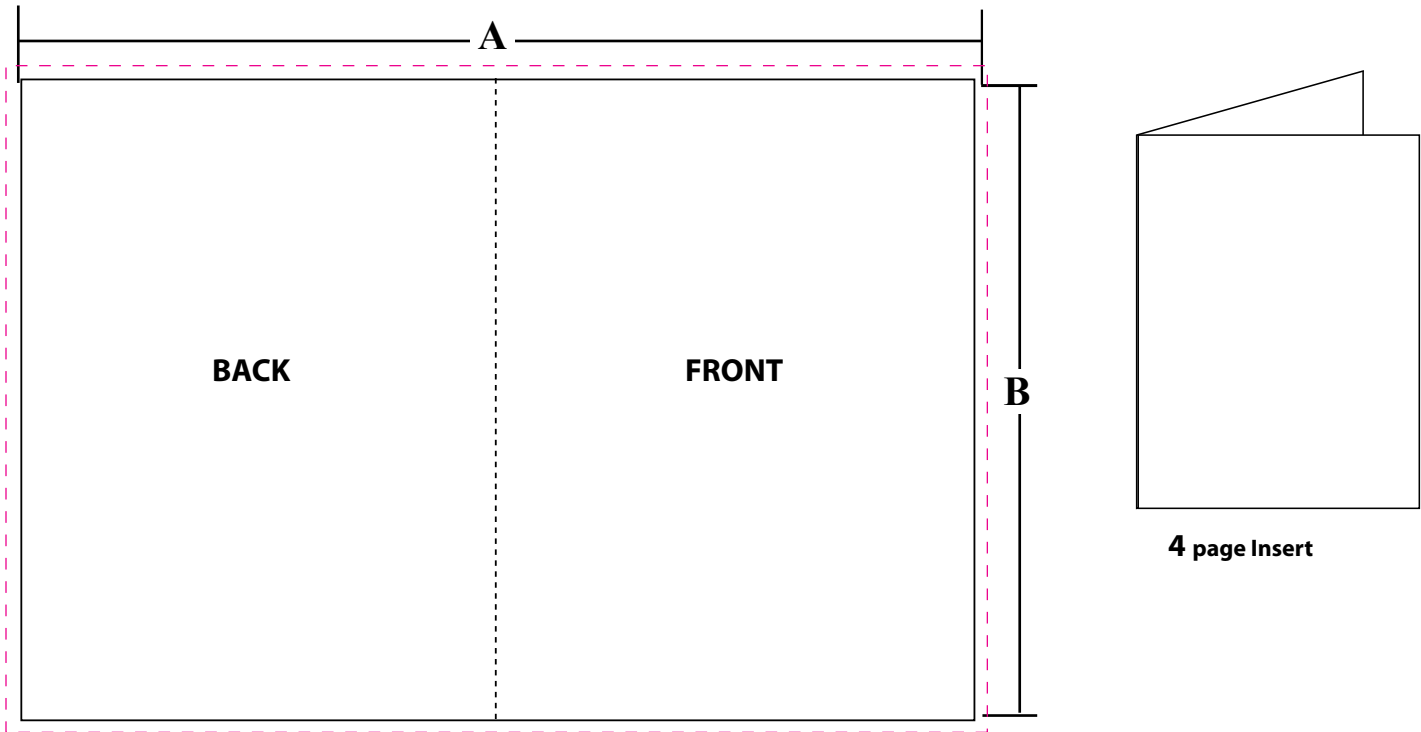

CD/DVD CASE BOOKLET INSERT ART SPECIFICATIONS

• Drawings are not to scale. Please do not use as template.

Inserts

- Dotted lines indicate centers of fold.
-
- 3.175mm (1/8") bleed - - - - -

DIMENSION	MILLIMETERS	INCHES
A	247.6	9.75
B	184.2	7.25

INSERT ART

- If the art work covers the entire insert or inlay include a
- All images should be saved as a CMYK high res image (300 dpi) to ensure a quality print.

ARTWORK SUBMISSION

E-mail artwork to your sales representative.
 Other methods CD/DVD, USB Flash Drive